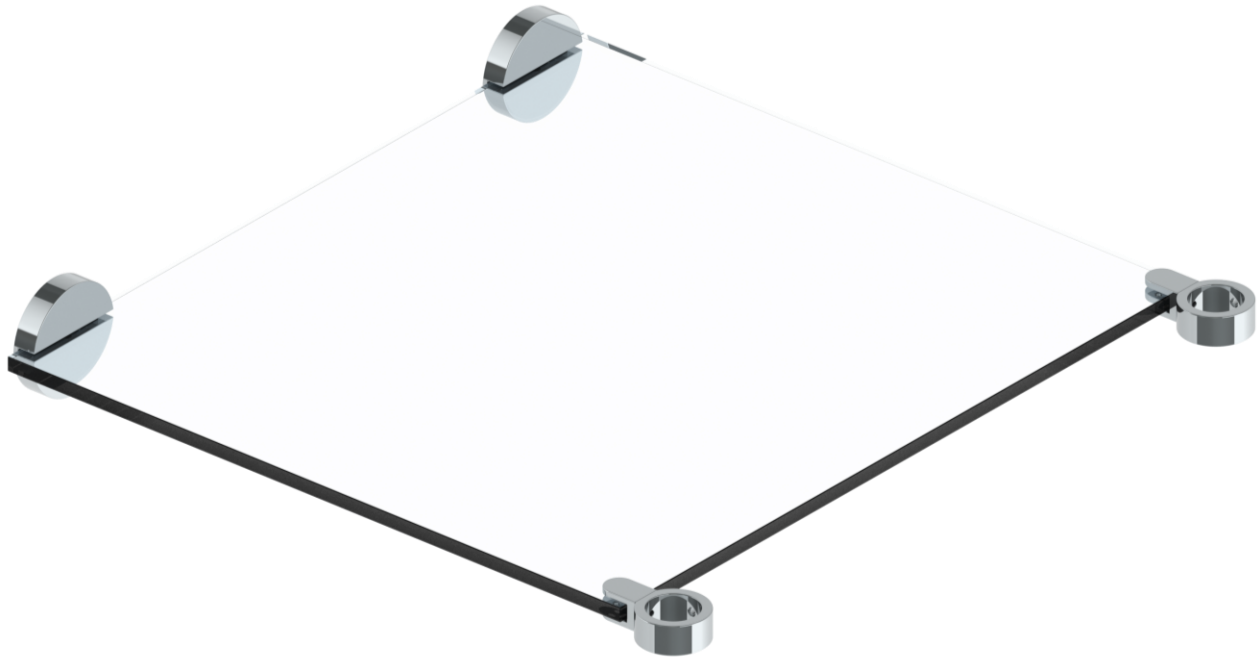

CON__-SNS-0.8

Tempered Glass Shelf - Sense

MODEL NO.	C	E	GLASS SIZE
CON24-SNS-0.8	18 1/2"	19"	17 3/4" x 19 1/2" x 3/8"
CON30-SNS-0.8	25 1/2"	20"	18 3/4" x 27" x 3/8"
CON36-SNS-0.8	31 1/2"	20"	18 3/4" x 33" x 3/8"